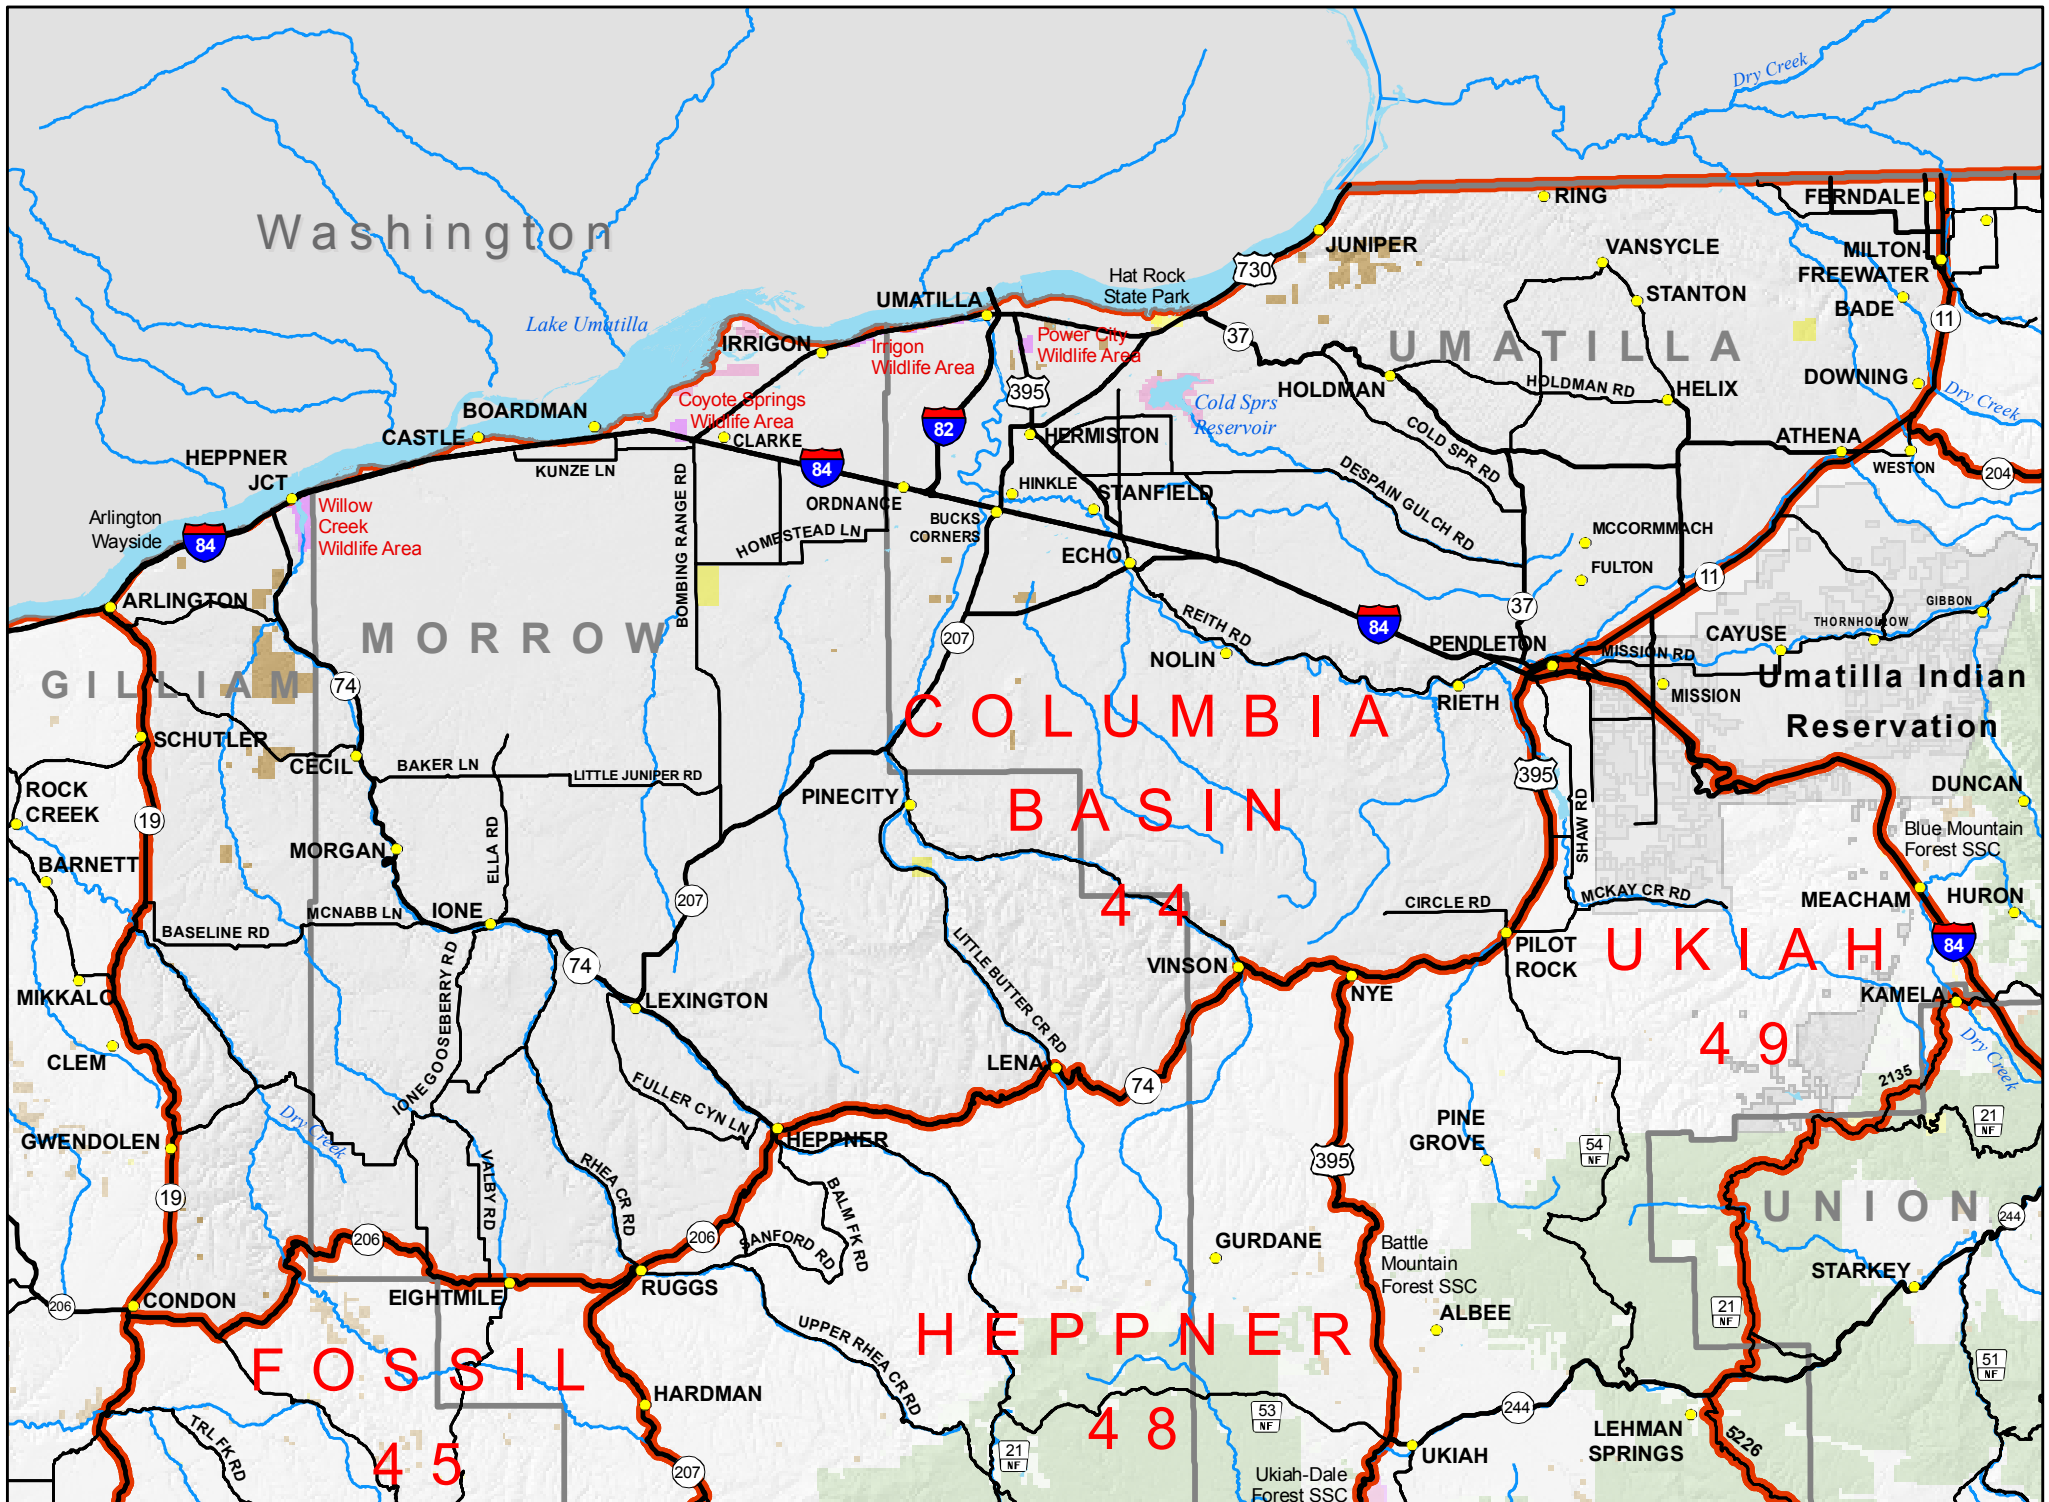

0 8 16 24 32 Miles

WASHINGTON

MORROW

UMATILLA

COLUMBIA
BASIN

UKIAH

HEPPNER

FOSSIL

UNION

Willow Creek Wildlife Area

Coyote Springs Wildlife Area

Irrigon Wildlife Area

Power City Wildlife Area

Umatilla Indian Reservation

Battle Mountain Forest SSC

Blue Mountain Forest SSC

Ukiah-Dale Forest SSC

Arlington Wayside

Hat Rock State Park

Battle Mountain Forest SSC

Blue Mountain Forest SSC

Ukiah-Dale Forest SSC

Legend

 Cities

 ODFW Headquarters

 ODFW Regional Offices

 Highways

 Major Roads

 Trails

 Powerlines

 County Line

 Water Bodies